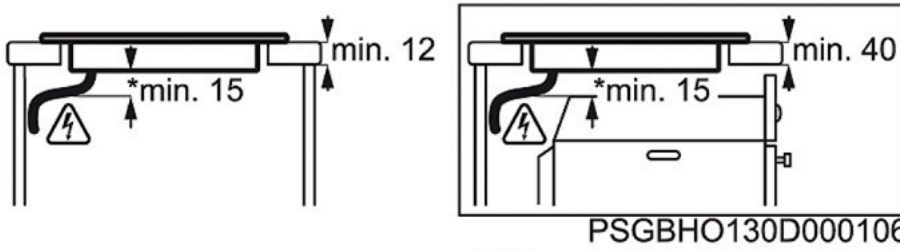

EHDP8740KK Built-in Hob

PSGBHO130D000106