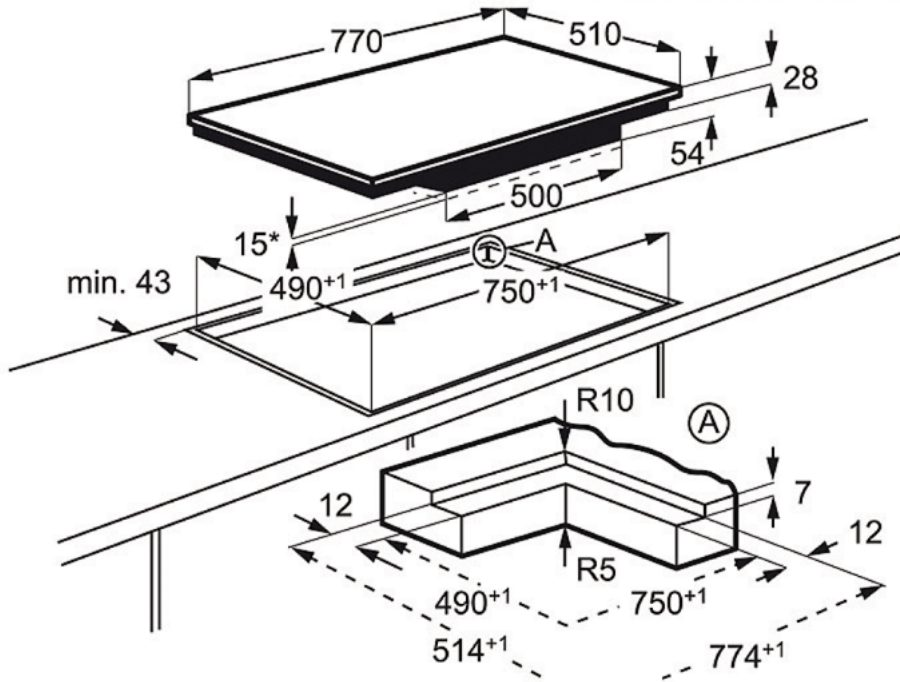

EHDP8740KK Built-in Hob

PSGBHO130D000106