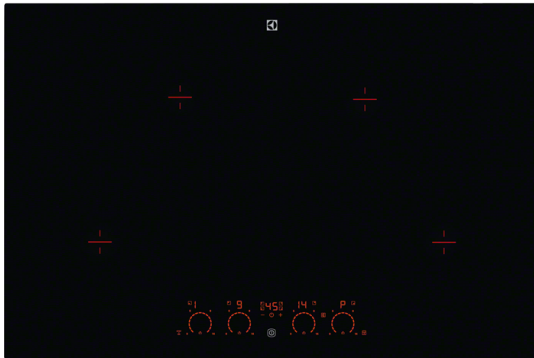

EHDP8740KK Built-in Hob

Complete control

Seamlessly flat and elegantly designed with a spectacular backlighting, this ceramic glass induction hob offers one-touch precise heating control that top chefs require.

Maximum power as soon as you need it

The power booster function on this hob is perfect for when inspiration strikes and you suddenly need a quick and intense burst of heat.

Just touch and slide to the heat level you need

This induction hob's rotary-slide interface lets you intuitively set the temperature you require. Just touch the control and slide around to the desired heat level.

More Benefits :

- Stop+Go function so you can pause cooking at any time
- Eco Timer to automatically save energy without you noticing a thing
- CountUp timer for a more natural way to time how long things take

Features :

- Hob type: Induction
- Independent hob with controls
- Frameless hob
- Controls position: Front Middle
- Illuminated controls
- Digital indications for each zone
- Induction zones with power booster function
- Pot detection
- Left front zone: Induction , 2300/3200W/210mm
- Left rear zone: Induction , 2300/3200W/210mm
- Right front zone: Induction , 2300/3200W/210mm
- Right rear zone: Induction , 2300/3200W/210mm
- Automatic fast heating up
- Stop and Go function for short interruptions
- Key-lock function
- Child safety lock function
- Automatic safety switch off
- Acoustic signal with switch off option
- CountUp Timer
- EcoTimer™
- Timer function
- CleverHeat™ function
- Main colour: Black
- Direct Access Rotary

Technical Specs :

- Product Installation : Built-in
- Product Type : Electric Hob
- Product Classification : Statement
- Installation : Independant
- Size : 80
- Hob Energy type : Induction Full
- Design family : Gourmet Range
- Colour : Black
- Control Panel material : No
- Frame type : Frameless Square
- Frame material : None
- Knobs colour : None
- Top Control Place : Front Middle
- Type of Controls : Electronic, Raven
- Control function : 3 step residual heat, Acoustic signal, Automatic heating-up, Booster, Child-lock, Connect function, Count up timer, Eco timer, Key-lock function, Minute minder, Sound off, Stop+go function, Timer
- Other comments categorisation : ref. 949 596 236, but flush installation, incl. KIT for flush installation, POGGENPOHL
- Width (mm) : 770
- Depth (mm) : 510
- Built In Height (mm) : 54
- Width cutting : 750
- Depth cutting : 490
- Radius cutting : 5
- Fastening : Glued
- Gas supply: natural gas : None
- Gas replacement 2 : None
- Gas replacement 3 : None
- Gas category : None
- Frequency : 50/60
- Voltage : 220-240
- Cord Length : 1.5
- Type of plug : None
- Connector type : None
- Ignition : No

Product Description :

Electrolux949 596 311