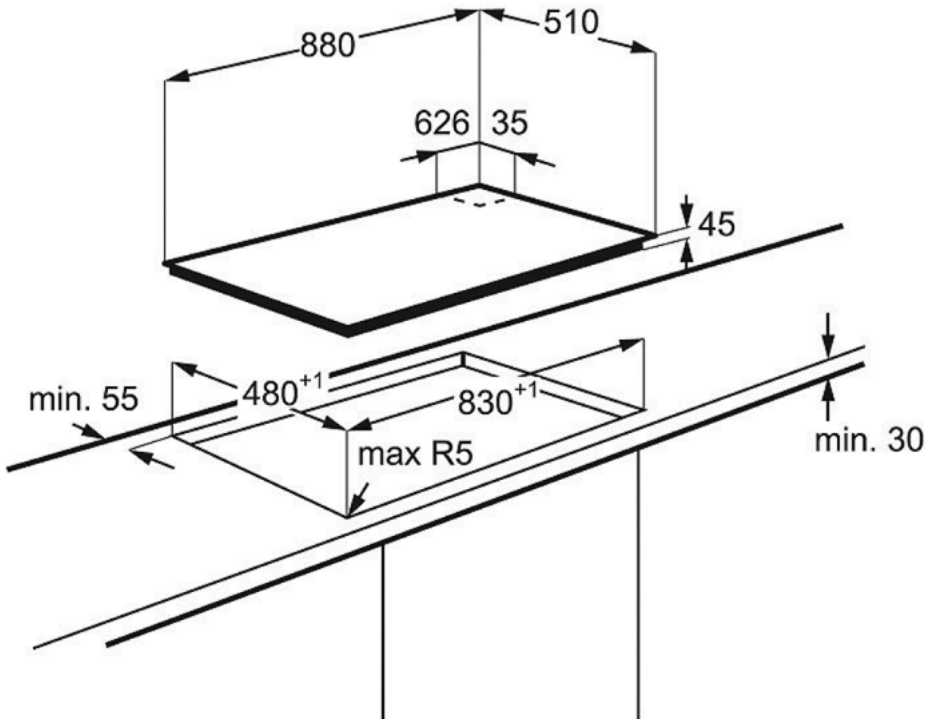

EGWP9353NK Built-in Hob

PSGBHO120D000016