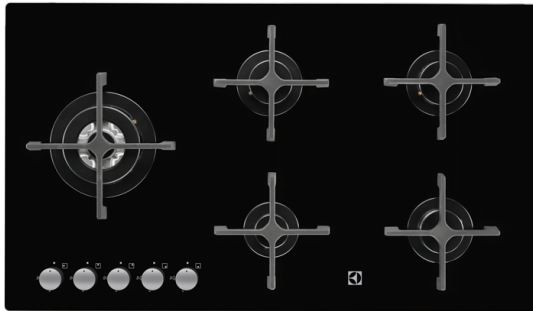

EGWP9353NK Built-in Hob

Plenty of space for a wok and more

Located to one side, the SideWok gives you extra freedom. It frees up space to use other burners on the hob while you create your delicious, stir-fried dishes.

For a little luxury every time you cook, treat yourself to this large hob. Its professional dimensions will help you free your cooking talent at every meal.

More Benefits :

- Five-zone hob for the flexibility to cook multiple dishes at once
- Automatic hob ignition allows you to get started without delay
- Gas flame and ceramic glass surfaces for the ultimate in low-maintenance, high-performance, high-style modern cooking

Features :

- Hob type: Gas on Glass
- Rotary knob controls
- Controls position: Front Left
- Left front zone: Triple Crown Burner , 3800W/122mm
- Left zone: Triple Crown Burner , 3800W/122mm
- Middle front zone: Auxiliary Burner , 1000W/54mm
- Middle rear zone: Semi Rapid Burner , 1900W/70mm
- Right front zone: Semi Rapid Burner , 1900W/70mm
- Right rear zone: Semi Rapid Burner , 1900W/70mm
- Integrated electric ignition through control knob
- Gas safety thermocouples: gas is cut off at source if the flame fails
- Cast iron pan supports
- Gas conversion kit
- Main colour: Black